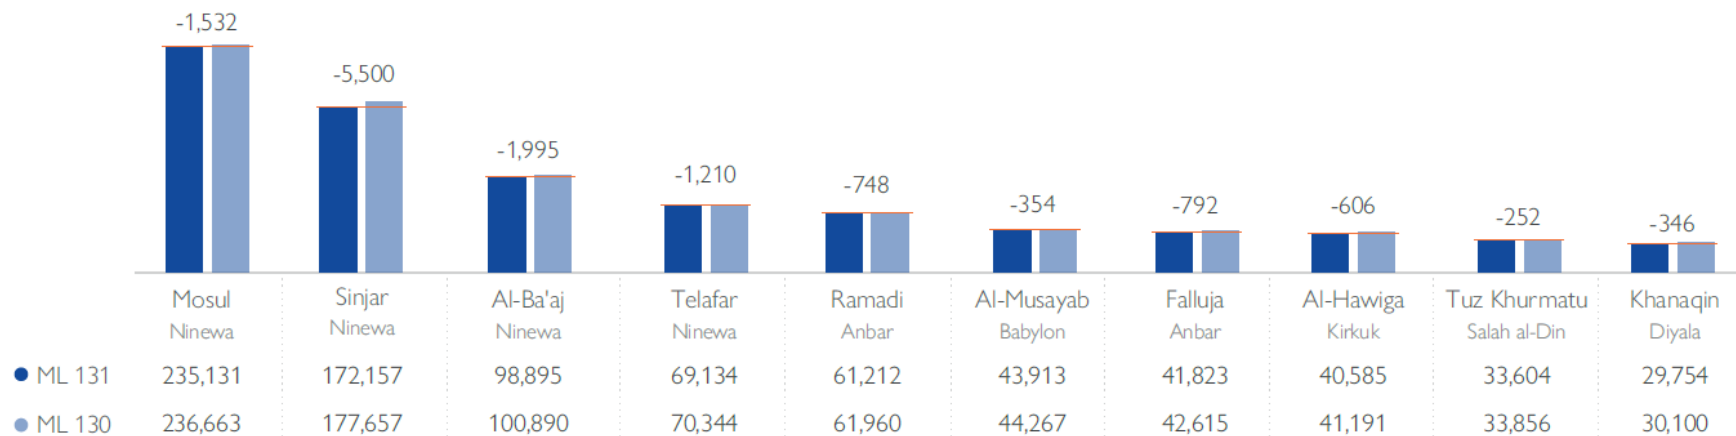

Districts of origin

Number of IDPs by top 10 districts of origin

Rate of return in top 10 districts of origin